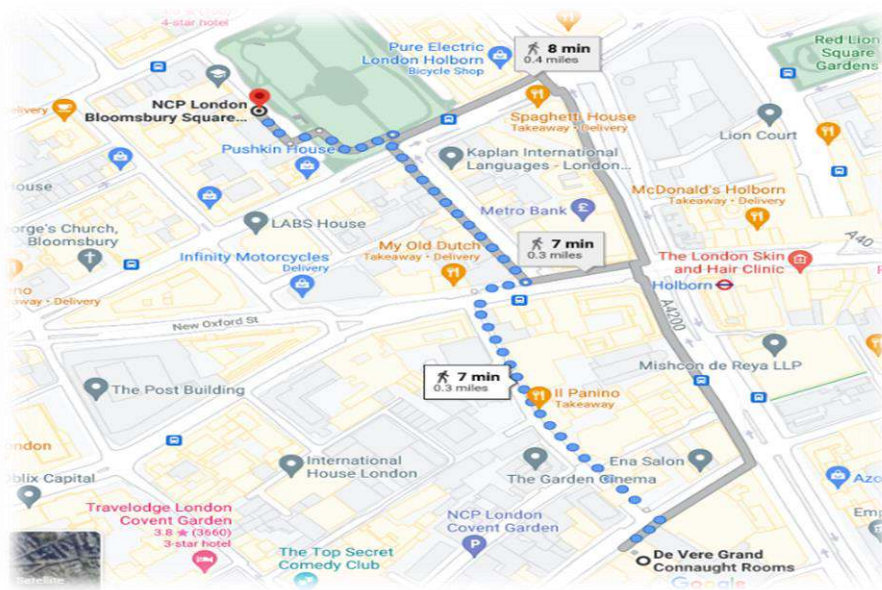

DEVERE

Grand Connaught Rooms

Bloomsbury Square Car Park

All of our clients are welcome to park at Bloomsbury Square Car Park, located only a 7 minute walk from our venue

To receive 20% off the standard rates please follow the below instructions:

REGISTERING IN THE NCP PARKPASS APP

1. Download the **NCP ParkPass App**

[Apple App Link](#)

[Android App Link](#)

2. Register personal details and payment method

3. Enter the **SAVER CODE: CRL4LT**

4. Drive in and out and make sure you have your phone with you on entry and exit