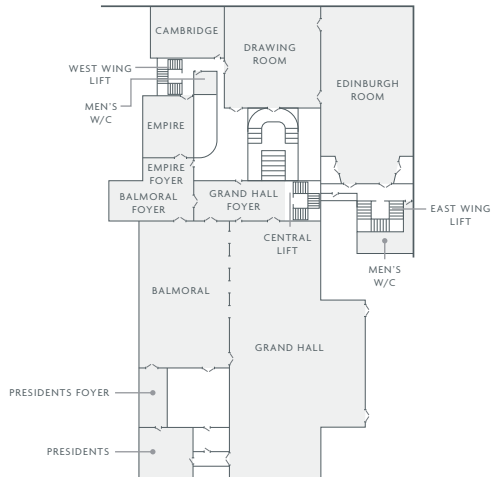

DE VERE

GRAND CONNAUGHT ROOMS

GROUND FLOOR

FIRST FLOOR

De Vere Grand Connaught Rooms,
61 - 65 Great Queen Street, London WC2B 5DA
+44 (0) 208 712 9174

gcrconference@devere.com

DEVERE.COM/DEVEREGRANDCONNAUGHTROOMS