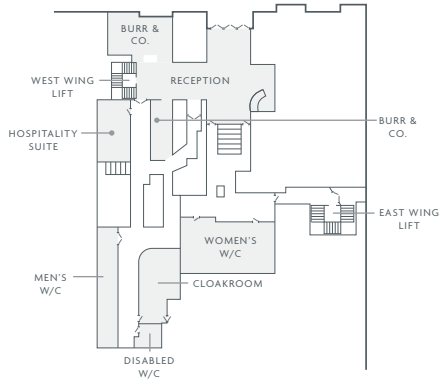

DE VERE

GRAND CONNAUGHT ROOMS

GROUND FLOOR

FIRST FLOOR

De Vere Grand Connaught Rooms,
61 - 65 Great Queen Street, London WC2B 5DA
+44 (0) 208 712 9174

gcrconference@devere.com

DEVERE.COM/DEVEREGRANDCONNAUGHTROOMS