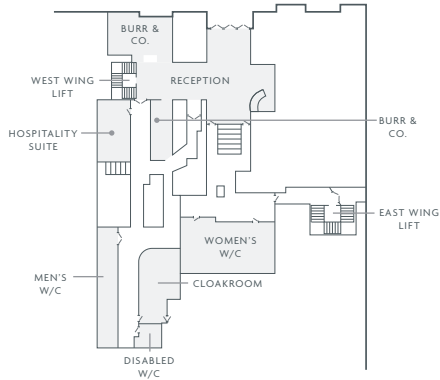

DE VERE

GRAND CONNAUGHT ROOMS

GROUND FLOOR

FIRST FLOOR

De Vere Grand Connaught Rooms,
61 - 65 Great Queen Street, London WC2B 5DA
+44 (0) 208 712 9174
gcrconference@devere.com

DEVERE.COM/DEVEREGRANDCONNAUGHTROOMS

DE VERE

GRAND CONNAUGHT ROOMS

SECOND FLOOR

THIRD FLOOR

De Vere Grand Connaught Rooms,
61 - 65 Great Queen Street, London WC2B 5DA
+44 (0) 208 712 9174
gcrconference@devere.com

DEVERE.COM/DEVEREGRANDCONNAUGHTROOMS