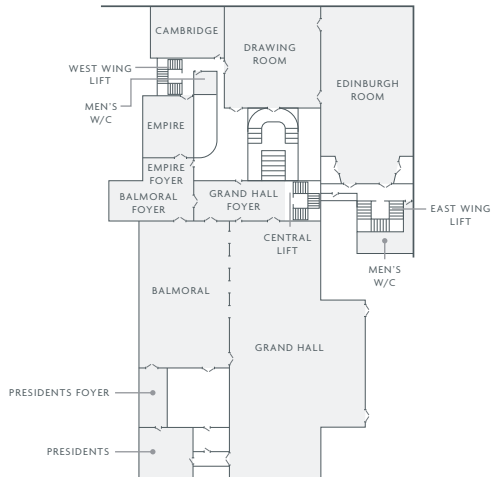

DE VERE

GRAND CONNAUGHT ROOMS

GROUND FLOOR

FIRST FLOOR

De Vere Grand Connaught Rooms,
61 - 65 Great Queen Street, London WC2B 5DA
+44 (0) 208 712 9174
gcrconference@devere.com

DEVERE.COM/DEVEREGRANDCONNAUGHTROOMS

DE VERE

GRAND CONNAUGHT ROOMS

SECOND FLOOR

THIRD FLOOR

De Vere Grand Connaught Rooms,
61 - 65 Great Queen Street, London WC2B 5DA
+44 (0) 208 712 9174
gcrconference@devere.com

DEVERE.COM/DEVEREGRANDCONNAUGHTROOMS