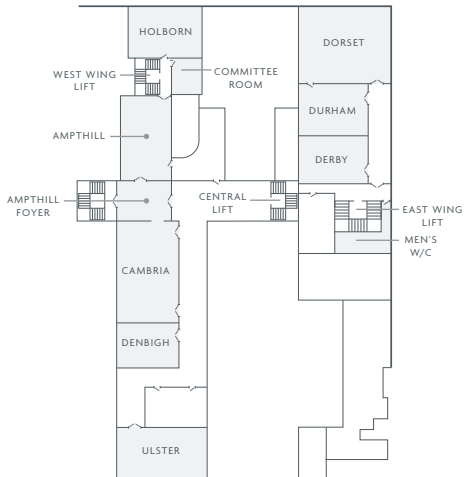

DE VERE

GRAND CONNAUGHT ROOMS

SECOND FLOOR

THIRD FLOOR

De Vere Grand Connaught Rooms,
61 - 65 Great Queen Street, London WC2B 5DA
+44 (0) 208 712 9174
gcrconference@devere.com

DEVERE.COM/DEVEREGRANDCONNAUGHTROOMS