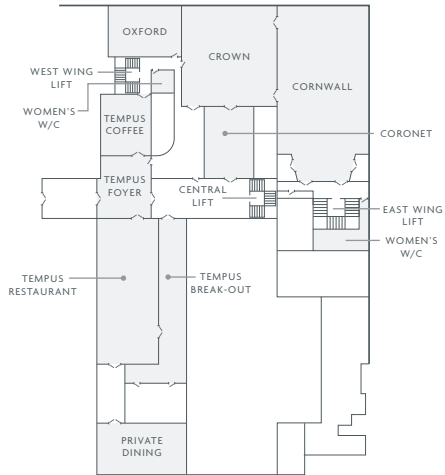

DE VERE

GRAND CONNAUGHT ROOMS

GROUND FLOOR

FIRST FLOOR

De Vere Grand Connaught Rooms,
61 - 65 Great Queen Street, London WC2B 5DA
+44 (0) 208 712 9174
gcrconference@devere.com

DEVERE.COM/DEVEREGRANDCONNAUGHTROOMS

DE VERE

GRAND CONNAUGHT ROOMS

SECOND FLOOR

THIRD FLOOR

De Vere Grand Connaught Rooms,
61 - 65 Great Queen Street, London WC2B 5DA
+44 (0) 208 712 9174
gcrconference@devere.com

DEVERE.COM/DEVEREGRANDCONNAUGHTROOMS